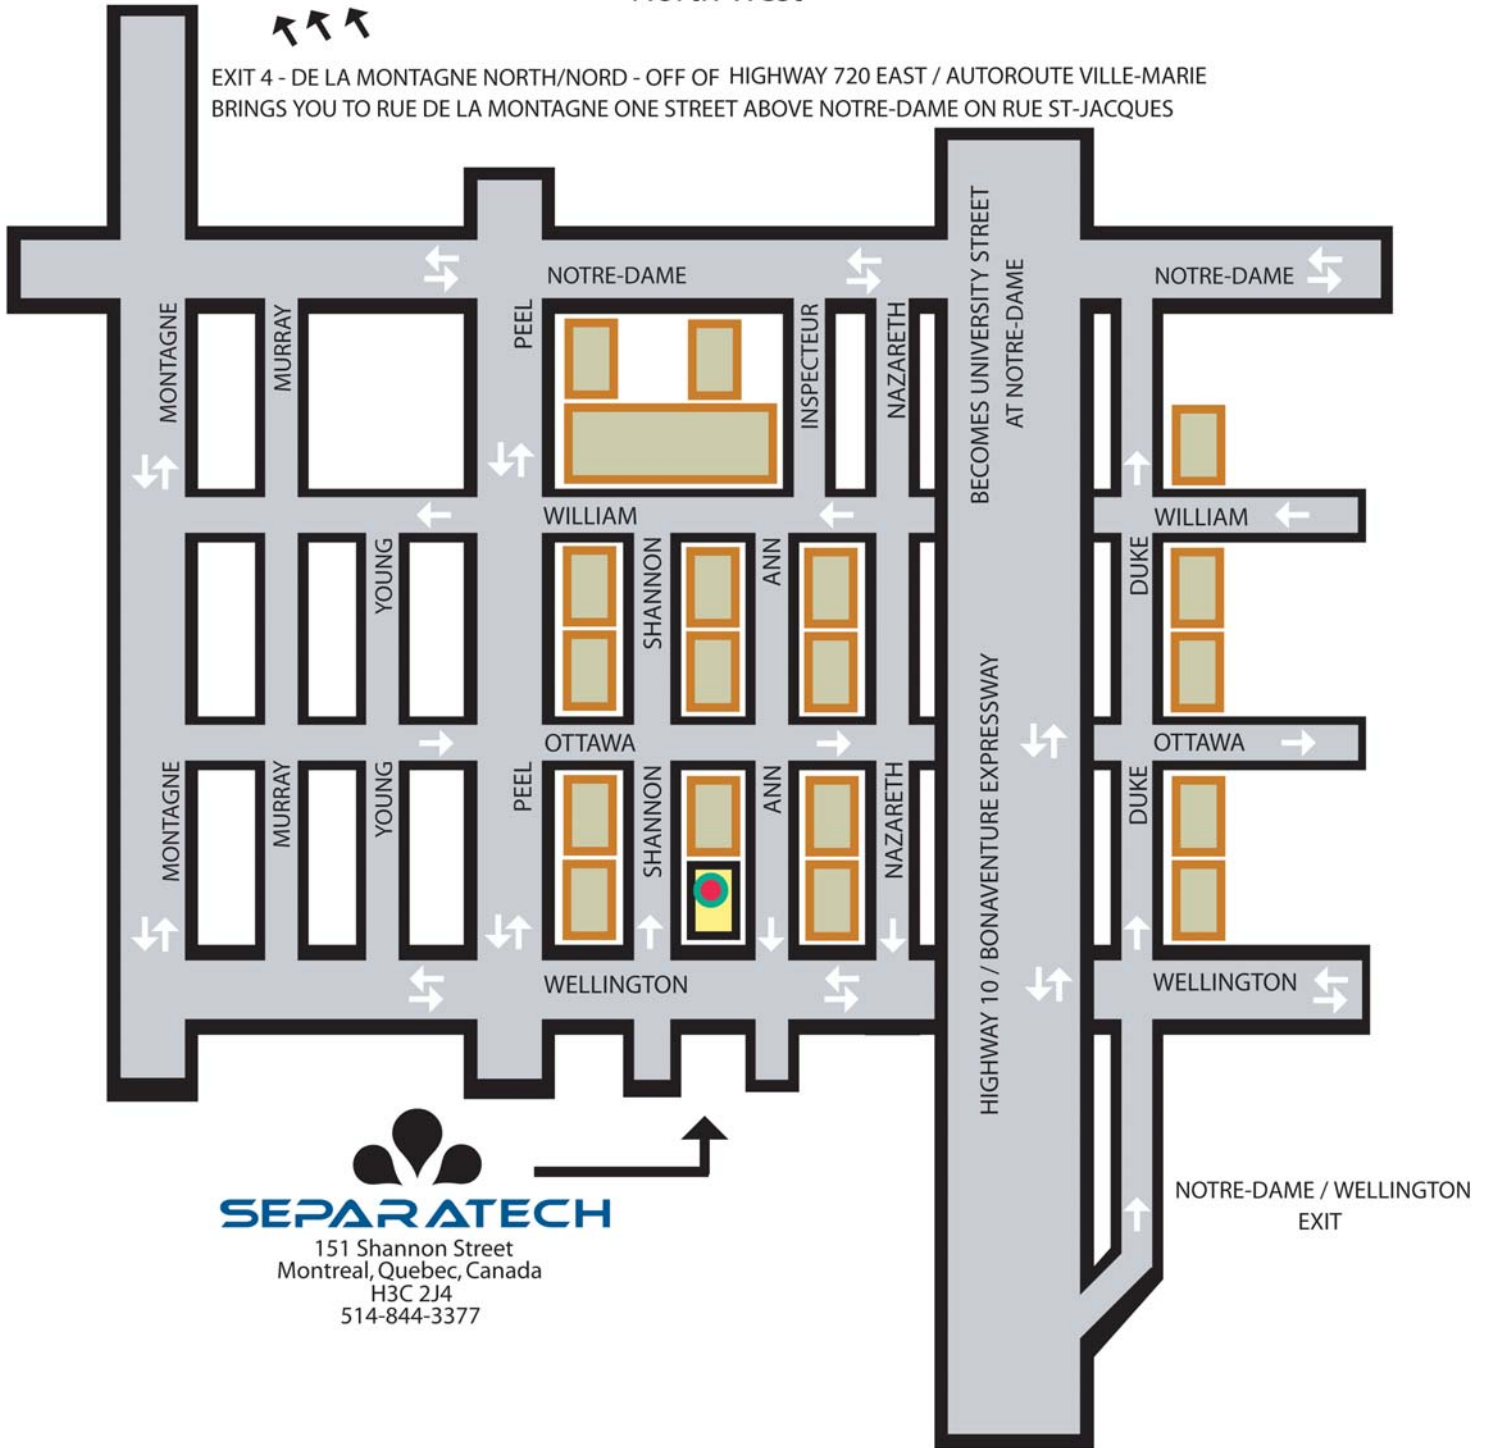

MAP OF SURROUNDING AREA

▲ North West ▲

EXIT 4 - DE LA MONTAGNE NORTH/NORD - OFF OF HIGHWAY 720 EAST / AUTOROUTE VILLE-MARIE
BRINGS YOU TO RUE DE LA MONTAGNE ONE STREET ABOVE NOTRE-DAME ON RUE ST-JACQUES

151 Shannon Street
Montreal, Quebec, Canada
H3C 2J4
514-844-3377

Written Directions from Major Highways

From Champlain Bridge / Pont Champlain (HWY 10 West / 15 North / 20 West):

- Take the AUT-10 O / HWY-10 W exit- EXIT 58- toward MONTRÉAL / CENTRE-VILLE / DOWNTOWN.
- Merge onto AUTOROUTE 10 O.
- Take the RUE WELLINGTON exit- EXIT 1- toward RUE NOTRE-DAME / VIEUX-MONTRÉAL.
- Turn LEFT onto RUE WELLINGTON.
- Turn RIGHT onto RUE SHANNON.
- End at **151 Rue Shannon**, Montreal. 514-844-3377

From Trans-Canada Highway (HWY 40 East or West):

- Take AUT. DECARIE (HWY 15 South)
- Take the AUT. VILLE-MARIE exit- EXIT 63-E- on the LEFT toward CENTRE-VILLE.
- Merge onto AUTOROUTE VILLE-MARIE (HWY 720 East).
- AUTOROUTE VILLE-MARIE becomes AUTOROUTE 720 E.
- Take the RUE DE LA MONTAGNE NORD exit- EXIT 4- toward RUE ST-JACQUES.
- Take the ramp toward RUE ST-JACQUES.
- Turn RIGHT onto RUE JEAN-D'ESTRÉES.
- Turn LEFT onto RUE ST-JACQUES.
- Turn RIGHT onto RUE PEEL.
- Turn LEFT onto RUE WELLINGTON.
- Turn LEFT onto RUE SHANNON.
- End at **151 Rue Shannon**, Montreal. 514-844-3377

From Highway (HWY 20 East):

- AUTOROUTE 20 E becomes AUTOROUTE VILLE-MARIE. (HWY 720 East)
- AUTOROUTE VILLE-MARIE becomes AUTOROUTE 720 E.
- Take the RUE DE LA MONTAGNE NORD exit- EXIT 4- toward RUE ST-JACQUES.
- Take the ramp toward RUE ST-JACQUES.
- Turn RIGHT onto RUE JEAN-D'ESTRÉES.
- Turn LEFT onto RUE ST-JACQUES.
- Turn RIGHT onto RUE PEEL.
- Turn LEFT onto RUE WELLINGTON.
- Turn LEFT onto RUE SHANNON.
- End at **151 Rue Shannon**, Montreal. 514-844-337